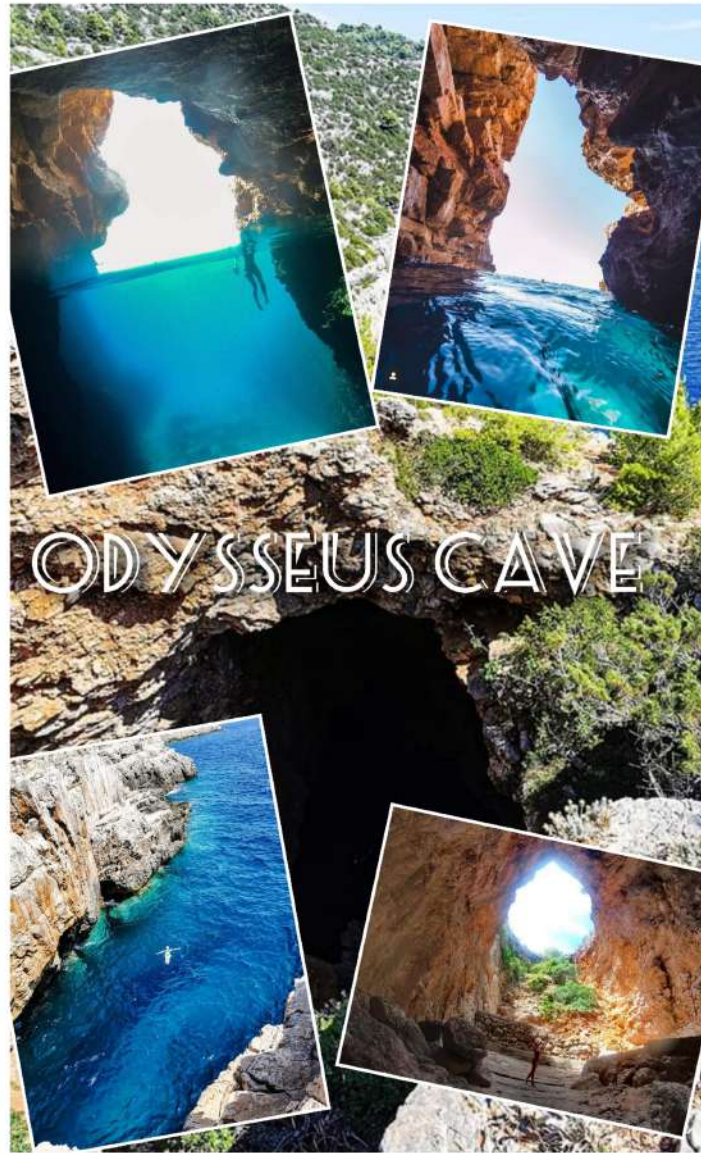

studio 2

Big beach-Klačna luka 300m
Sobra

ODYSSEUS CAVE

NATIONAL PARK

Sandy beaches Saplunara

Polače bay

Sutmiholjska pebbles beach

Car + New studio apartment = €60 day