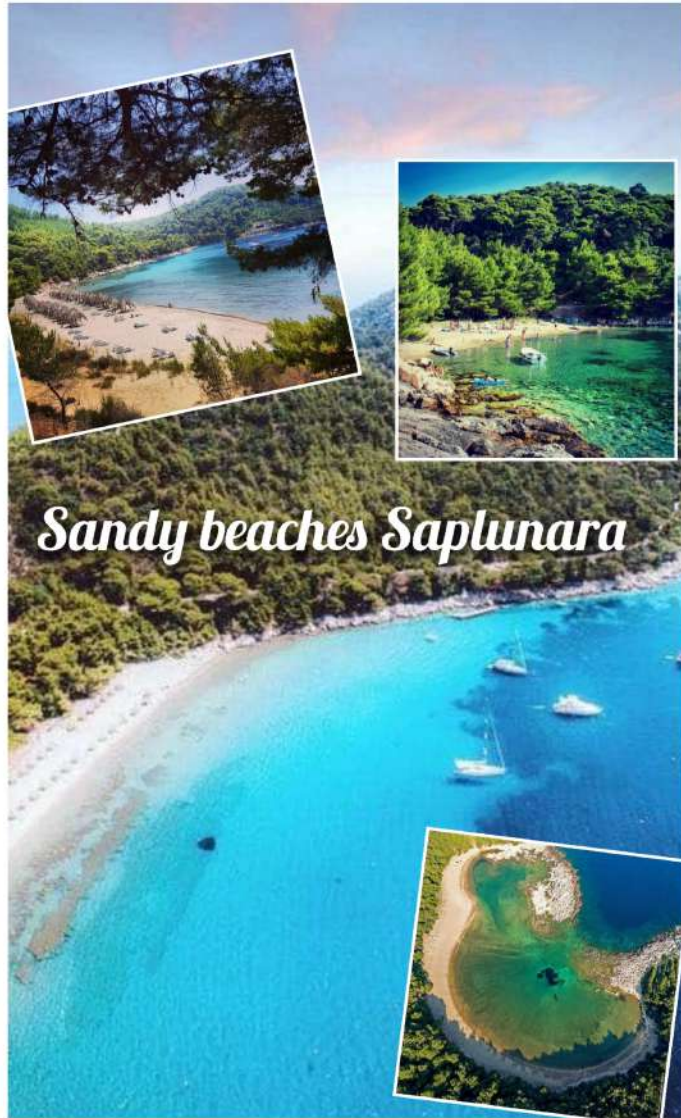

studio 2

Big beach-Klačna luka 300m
Sobra

ODYSSEUS CAVE

NATIONAL PARK

Sandy beaches Saplunara

Polače bay

Sutmiholjska pebbles beach

Car + New studio apartment = €60 day