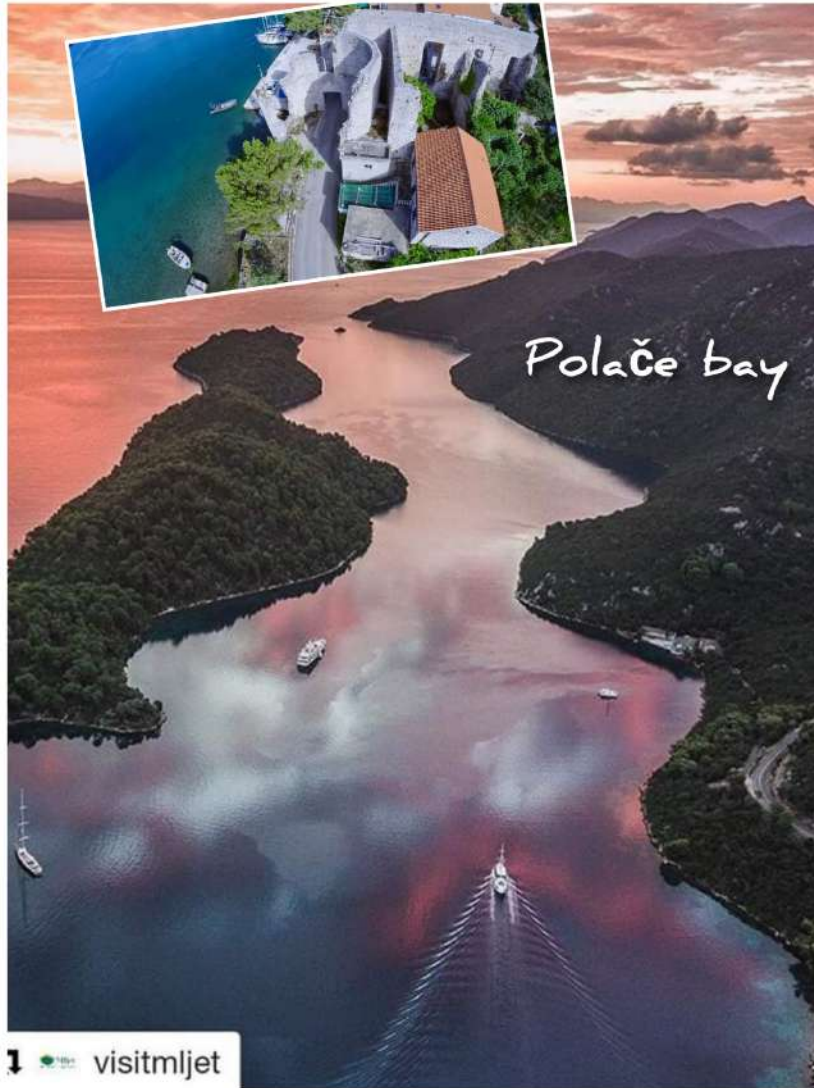

studio 2

Big beach-Klačna luka 300m
Sobra

ODYSSEUS CAVE

NATIONAL PARK

Sandy beaches Saplunara

Polače bay

Sutmiholjska pebbles beach

Car + New studio apartment = €60 day